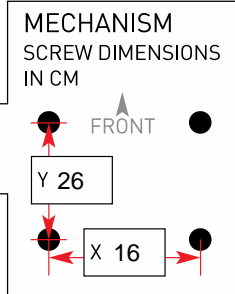

ARM <i>LH when seated</i>	ARM FRAME - Z012 (BLACK) + Z02GBL
---------------------------	-----------------------------------

BACK BRACKET/MECH ATTACHED	
----------------------------	--

SEAT	Z267BLUE
------	----------

MECHANISM	Z065G
-----------	-------

GAS LIFT	Z29
----------	-----

TELESCOPE	Z35
-----------	-----

FIVE STAR BASE	Z154G (BLACK)
----------------	---------------

CASTORS	Z010
---------	------

FIXINGS	M6*30 x4 (Back bar screws), M6*55 x1 (back bar screw), back bar cup x1, M6*25 x9 (arm screws),
---------	--